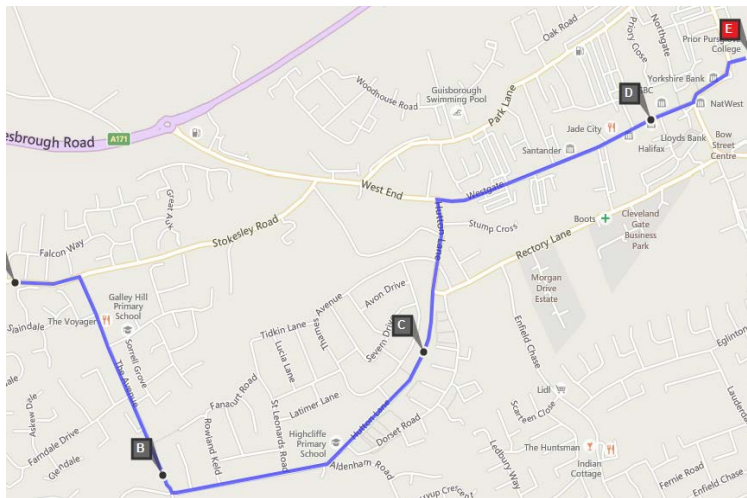

Guisborough

www.stagecarriage.co.uk/priorpurglove

Prior Pursglove College
Church Walk, Guisborough TS14 6BU

01287 280800
ppc.enquiries@prior.pursglove.ac.uk
ppc.enrolments@prior.pursglove.ac.uk
www.pursglove.ac.uk

The information contained in this leaflet is, to the best of our knowledge, correct at the time of printing but all or any details may change.