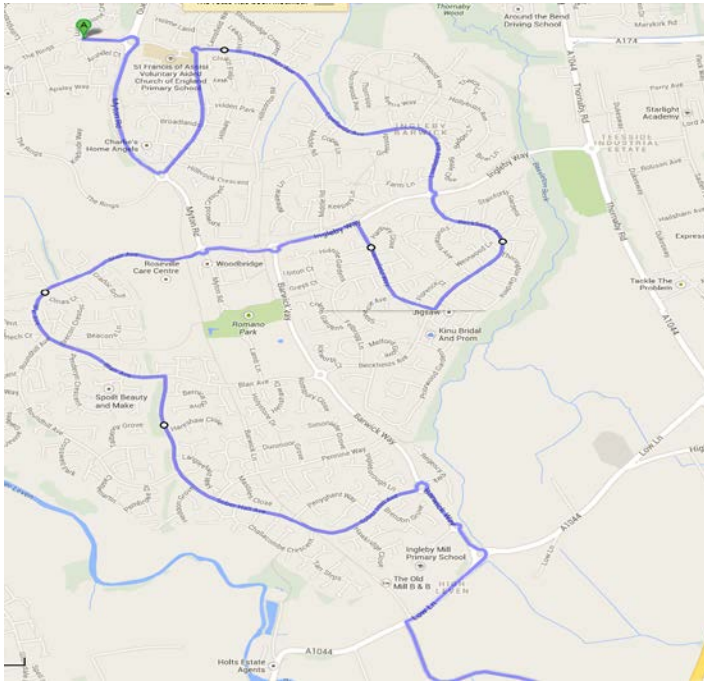

Ingleby Barwick