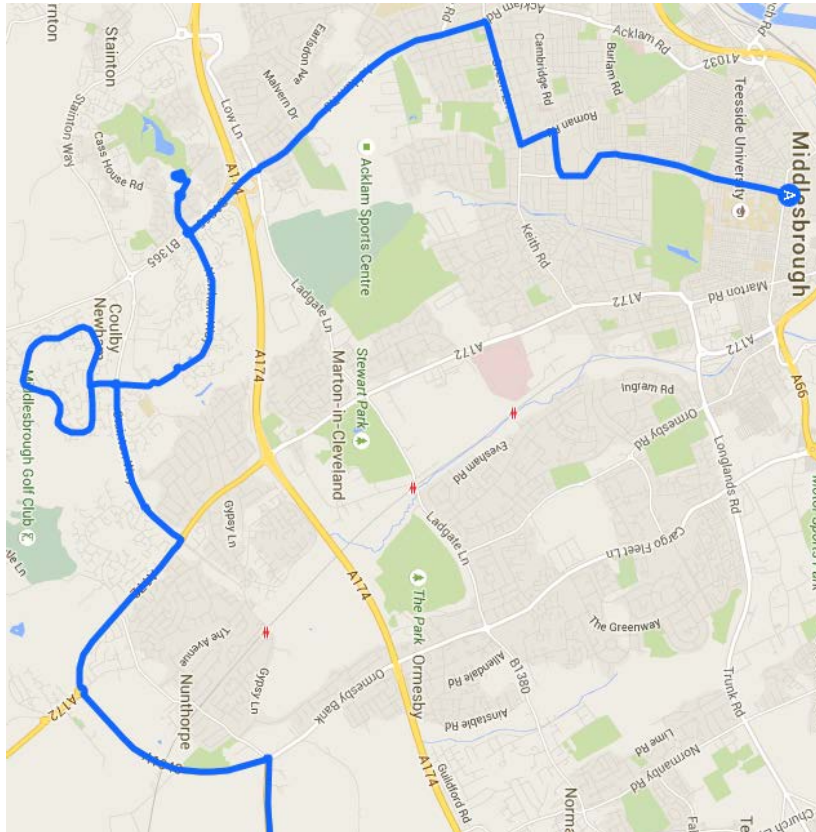

The route

www.stagecarriage.co.uk/priorpursglove

Prior Pursglove College
Church Walk, Guisborough TS14 6BU
01287 280800
ppc.enquiries@prior.pursglove.ac.uk
ppc.enrolments@prior.pursglove.ac.uk
www.pursglove.ac.uk

The information contained in this leaflet is, to the best of our knowledge, correct at the time of printing but all or any details may change.